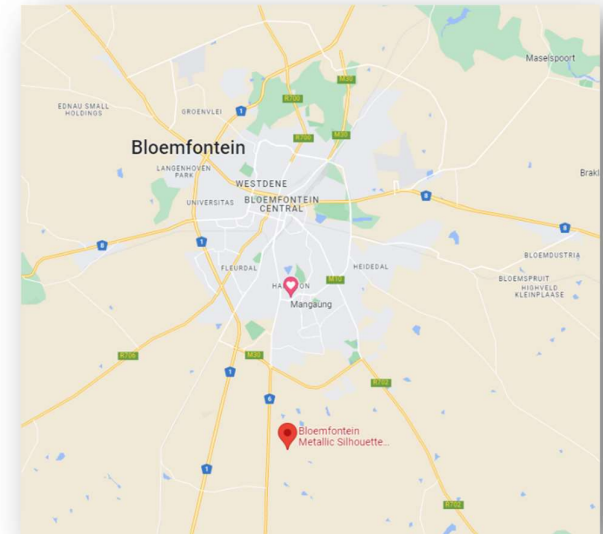

Bloemfontein, South Africa

03-13 June 2024

XVth IMSSU WORLD CHAMPIONSHIPS

The Venue

The 15th IMSSU World Championship will be hosted on the Bloemfontein Metallic Silhouette Shooting Range, which is situated in the middle of South Africa and the range is 20km from the centre of the city. Bloemfontein is about 420 km away from Johannesburg Airport, the closest international airport.

Some of the attractions in Bloemfontein are visits the Anglo Boer War Museum, Oliewenhuis Art Museum, Naval Hill (with a statue of Nelson Mandela), Free State Botanical Gardens, Naval Hill Planetarium, South African Armour Museum, National Museum (cultural and historical history exhibits), Windmill Casino, Zanchieta Wildlife Rescue Center and Soetdoring Nature Reserve.