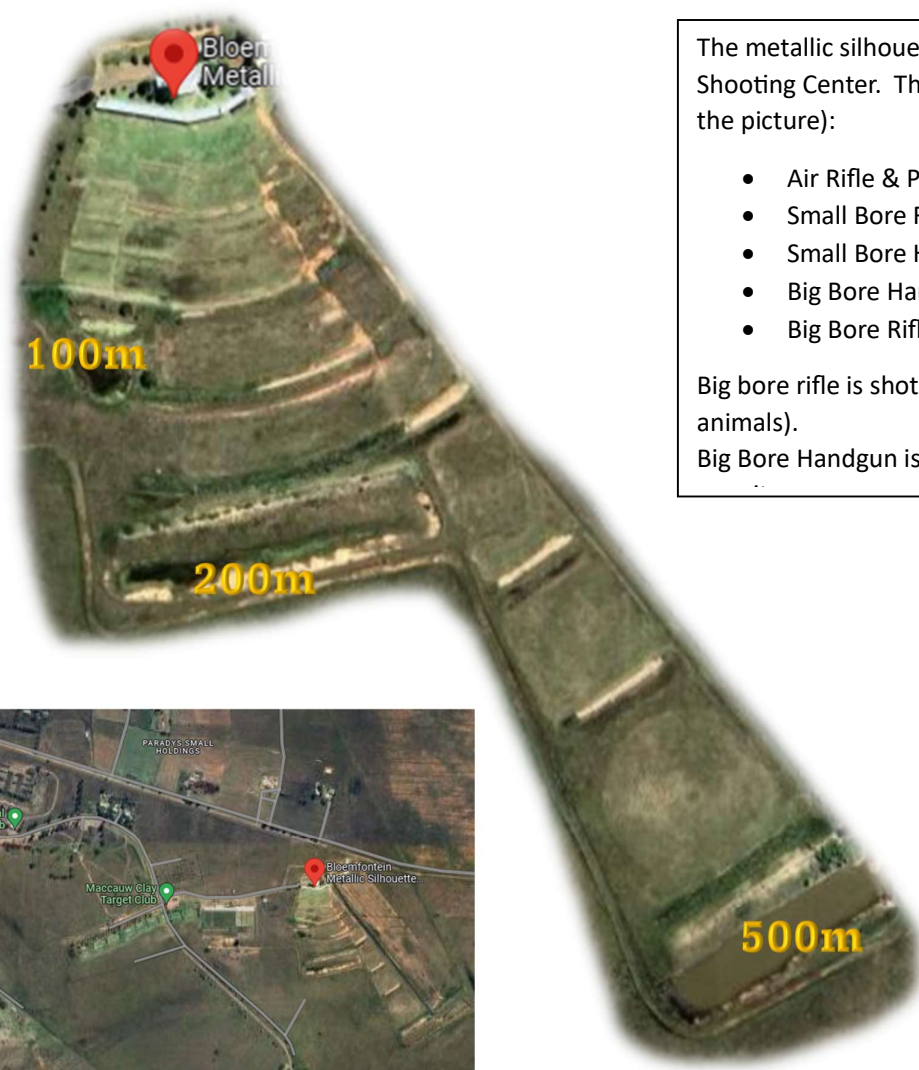

The Bloemfontein Metallic Silhouette Shooting range is a world class range and has hosted several IMSSU world championship previously. It is fully equipped facility with 49 shooting points and can be set up with:

- 3 x Big Bore Rifle bays
- 3 x Big Bore Handgun bays
- 3 x Field Pistol bays
- 7 x Small Bore Handgun bays
- 7 x Small Bore Rifle bays
- 3 x Air Rifle/Pistol bays

if required.

Bloemfontein, South Africa

03-13 June 2024

XVth IMSSU WORLD CHAMPIONSHIPS

The metallic silhouette shooting range is part of the Bloemfontein Shooting Center. The range layout is as follows (from left to right on the picture):

- Air Rifle & Pistol
- Small Bore Rifle
- Small Bore Handgun
- Big Bore Handgun
- Big Bore Rifle