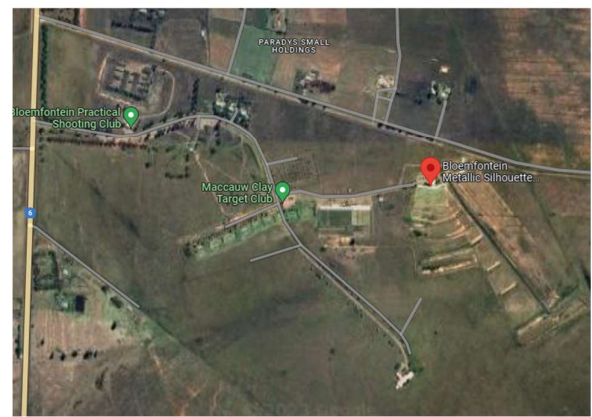

Bloemfontein, South Africa

03-13 June 2024