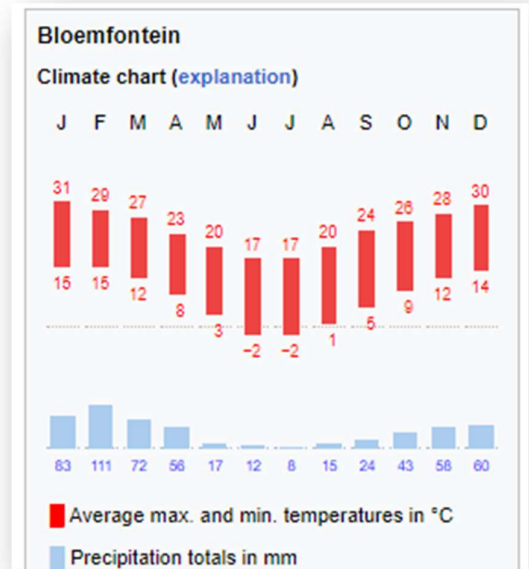

XVth IMSSU WORLD CHAMPIONSHIPS

It is winter in South Africa during the time of the championship, when night temperatures that can go below zero in Bloemfontein. Day temperatures are generally balmy – 16 to 22 degrees Celsius.

Some of the attractions in Bloemfontein are visits the Anglo Boer War Museum, Oliewenhuis Art Museum, Naval Hill (with a statue of Nelson Mandela), Free State Botanical Gardens, Naval Hill Planetarium, South African Armour Museum, National Museum (cultural and historical history exhibits), Windmill Casino, Zanchieta Wildlife Rescue Center and Soetdoring Nature Reserve.

There are several shopping malls in Bloemfontein: Waterfront, Noordstad and Mimosa. Groceries and other amenities can be bought from Pick 'n Pay, Checkers, Spar and some other smaller franchises. Pick and Pay Hyper and Checkers Hyper are both in Fichardtpark, which is in the Southern parts of Bloemfontein. Smaller pharmacies are available throughout Bloemfontein, but Dischem is the largest outlet and features more than just medicine, including health foods. Bloemfontein boasts with many restaurants, and all tastes should be catered for.

Bloemfontein, South Africa

03-13 June 2024