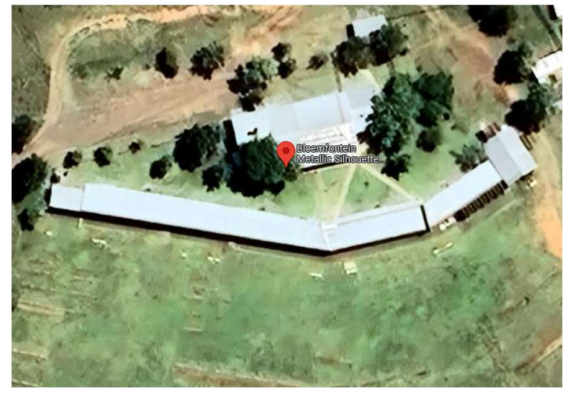

Bloemfontein, South Africa

03-13 June 2024